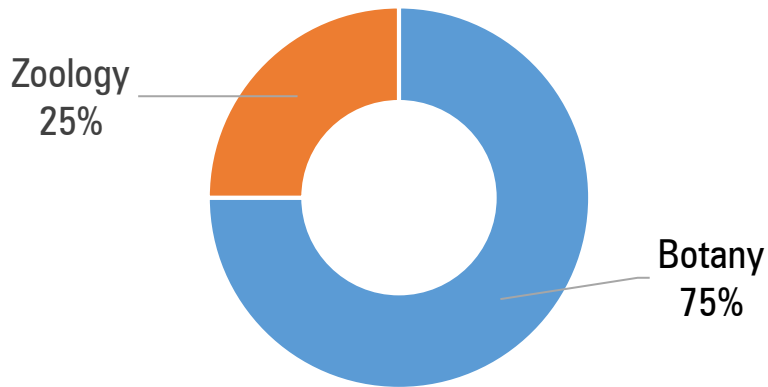

BIOLOGY ANALYSIS

Distribution of Marks in Percentage