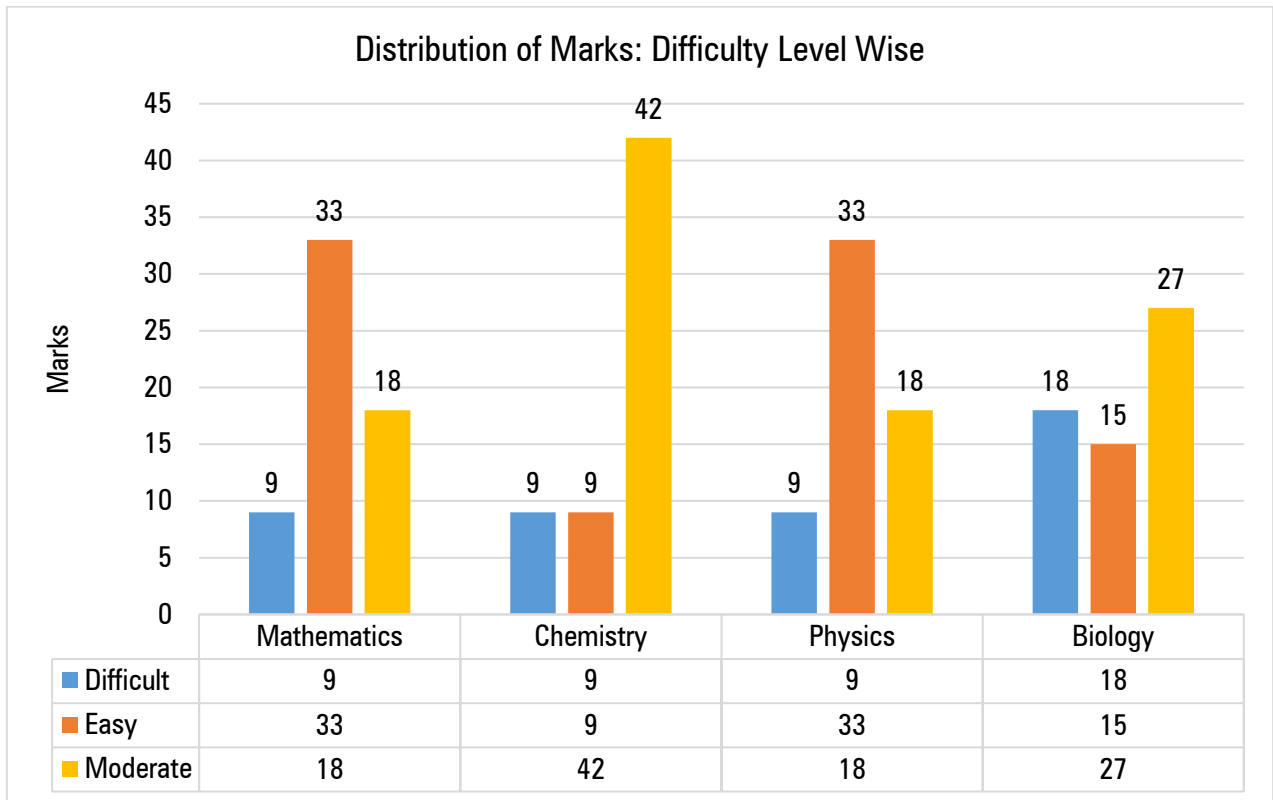

OVERALL ANALYSIS

Rao Intelligence Search Examination (RISE) – 2017 **3rd Dec 2017**

To register, log onto <http://www.raoiit.com/rise>

Or, Call (Between 10:00AM to 06:00PM) 7045911429 | 7045911430 | 7506503876 | 8879144746

More than 50 classroom study centers across India: **Kota | Delhi-NCR | Mumbai | Pune | Nagpur | Thane | Navi Mumbai | Vapi | Silvassa**
Call (10 AM to 6 PM): 8824611115 | 7506503876 | 8879144746 | 7045911429/30 | E: studentcare@raoiit.com | Website: www.raoiit.com

/RaoEdusolutions |
 /RaolITAcademy |
 @raoiitacademy |
 /raoiit_academy