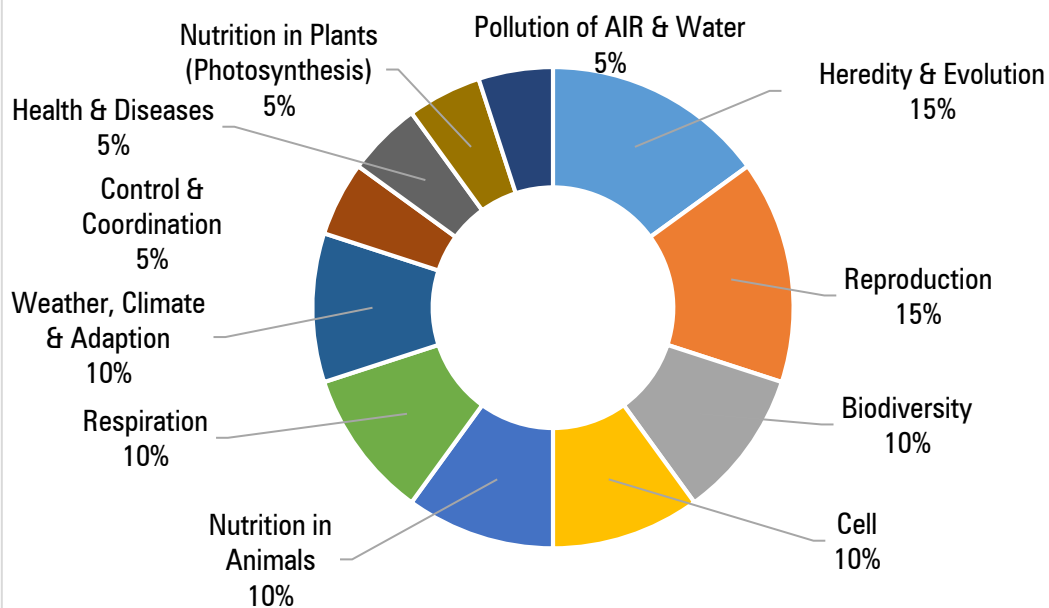

Topic wise distribution of marks in percentage

Rao Intelligence Search Examination (RISE) – 2017 **3rd Dec 2017**

To register, log onto <http://www.raoiit.com/rise>

Or, Call (Between 10:00AM to 06:00PM) 7045911429 | 7045911430 | 7506503876 | 8879144746

More than 50 classroom study centers across India: **Kota | Delhi-NCR | Mumbai | Pune | Nagpur | Thane | Navi Mumbai | Vapi | Silvassa**
Call (10 AM to 6 PM): 8824611115 | 7506503876 | 8879144746 | 7045911429/30 | E: studentcare@raoiit.com | Website: www.raoiit.com

[f /RaoEdusolutions](#) | [YouTube /RaolITAcademy](#) | [t @raoiitacademy](#) | [i /raoiit_academy](#)