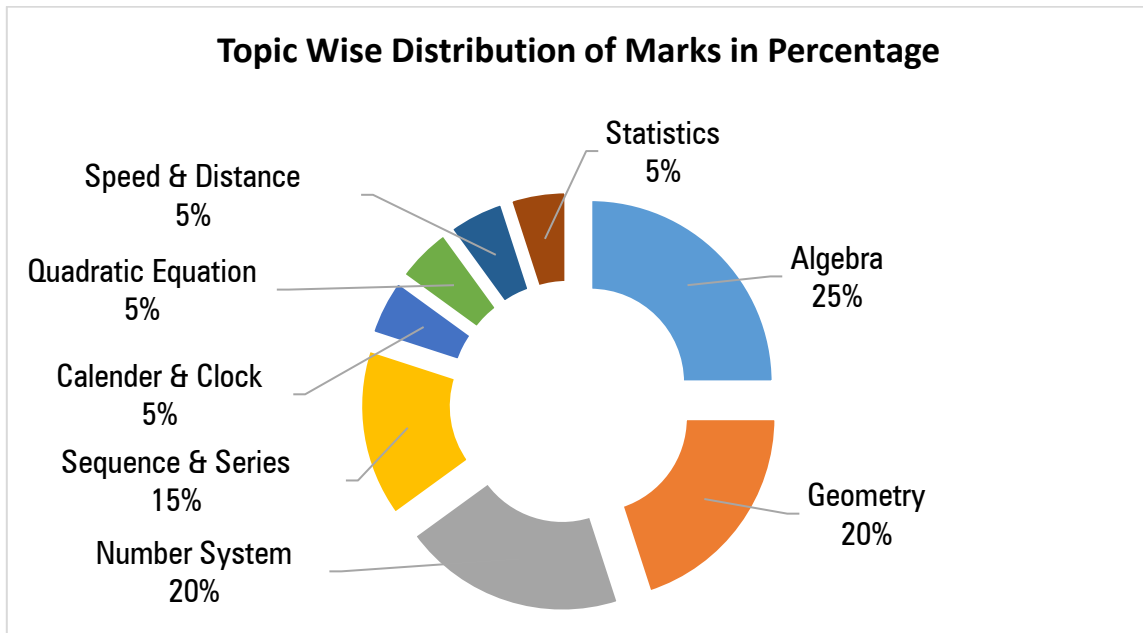

MATHEMATICS ANALYSIS

Rao Intelligence Search Examination (RISE) – 2017

3rd Dec 2017

To register, log onto <http://www.raoiit.com/rise>

Or, Call (Between 10:00AM to 06:00PM) 7045911429 | 7045911430 | 7506503876 | 8879144746

More than 50 classroom study centers across India: **Kota | Delhi-NCR | Mumbai | Pune | Nagpur | Thane | Navi Mumbai | Vapi | Silvassa**
Call (10 AM to 6 PM): 8824611115 | 7506503876 | 8879144746 | 7045911429/30 | E: studentcare@raoiit.com | Website: www.raoiit.com

[f /RaoEdusolutions](#) | [YouTube /RaoIITAcademy](#) | [t @raoiitacademy](#) | [i /raoiit_academy](#)