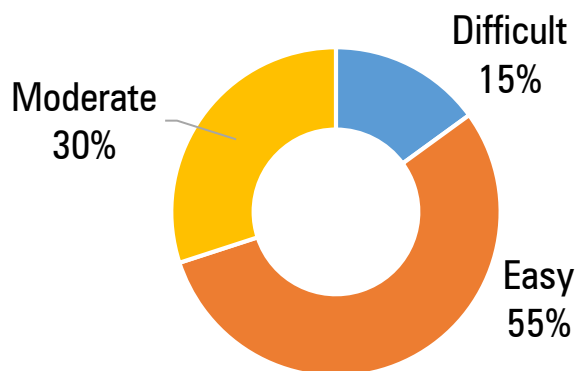

Paper Code: JS532

Q. No.	Mathematics Topics	Difficulty Level (Easy/Moderate /Difficult)
1	Sequence & Series	Moderate
2	Sequence & Series	Easy
3	Speed & Distance	Easy
4	Geometry (Quadrilateral)	Easy
5	Algebraic Identities	Easy
6	Number System	Difficult
7	Algebraic Identities	Moderate
8	Calendar & Clock	Moderate
9	Statistics	Easy
10	Algebraic Identities	Moderate
11	Number System	Easy
12	Sequence & Series	Moderate
13	Geometry (Triangle)	Difficult
14	Algebra	Easy
15	Number System	Difficult
16	Geometry (Quadrilateral)	Moderate
17	Geometry (Triangle)	Easy
18	Algebra	Easy
19	Quadratic Equation	Easy
20	Number System	Easy

Difficulty Level Wise Distribution of Marks

Rao Intelligence Search Examination (RISE) – 2017

3rd Dec 2017

To register, log onto <http://www.raoiit.com/rise>

Or, Call (Between 10:00AM to 06:00PM) 7045911429 | 7045911430 | 7506503876 | 8879144746

More than 50 classroom study centers across India: **Kota | Delhi-NCR | Mumbai | Pune | Nagpur | Thane | Navi Mumbai | Vapi | Silvassa**
Call (10 AM to 6 PM): 8824611115 | 7506503876 | 8879144746 | 7045911429/30 | E: studentcare@raoiit.com | Website: www.raoiit.com

[f /RaoEdusolutions](#) | [YouTube /RaoIITAcademy](#) | [t @raoiitacademy](#) | [i /raoiit_academy](#)