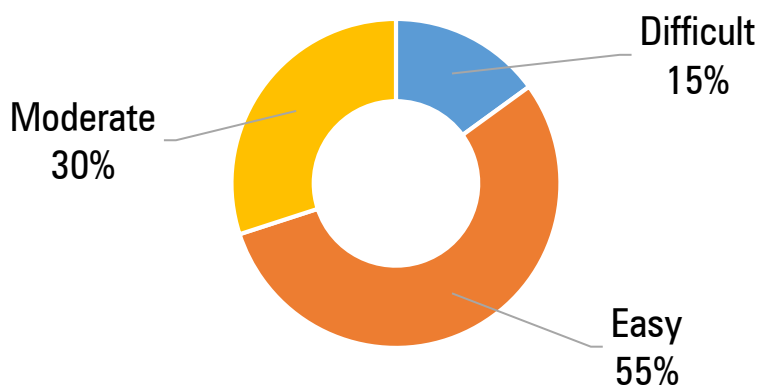

PHYSICS ANALYSIS

Paper Code: JS532

Sr. NO.	Physics Topics	Difficulty Level (Easy, Difficult / Moderate)
41	Kinematics	Easy
42	current Electricity	Easy
43	Kinematics	Easy
44	Optical Instruments	Easy
45	EMI	Moderate
46	System of particles	Easy
47	Ray Optics(Reflection)	Moderate
48	Ray Optics(Reflection)	Moderate
49	Ray Optics(Mirror)	Difficult
50	Magnetism	Moderate
51	Heat	Easy
52	Kinematics	Easy
53	Force	Easy
54	Electrostatics	Easy
55	Force	Easy
56	Fluid Mechanics	Difficult
57	Fluid Mechanics	Easy
58	Heat	Moderate
59	Current Electricity	Difficult
60	Wave	Moderate

Difficulty Level wise Distribution of Marks

Rao Intelligence Search Examination (RISE) – 2017

3rd Dec 2017

To register, log onto <http://www.raoiit.com/rise>

Or, Call (Between 10:00AM to 06:00PM) 7045911429 | 7045911430 | 7506503876 | 8879144746

More than 50 classroom study centers across India: **Kota | Delhi-NCR | Mumbai | Pune | Nagpur | Thane | Navi Mumbai | Vapi | Silvassa**
Call (10 AM to 6 PM): 8824611115 | 7506503876 | 8879144746 | 7045911429/30 | E: studentcare@raoiit.com | Website: www.raoiit.com

[f /RaoEdusolutions](#) | [YouTube /RaolITAcademy](#) | [t @raoiitacademy](#) | [i /raoiit_academy](#)