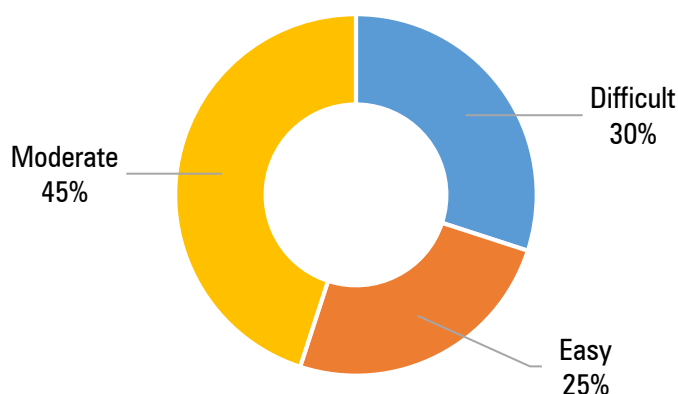

BIOLOGY ANALYSIS

Paper Code: JS532

Sr. No.	Biology Topics	Difficulty Level (Easy, Difficult / Moderate)	Botany /Zoology
61	Biodiversity	Easy	Botany
62	Reproduction	Moderate	Botany
63	Heredity & Evolution	Difficult	Botany
64	Biodiversity	Easy	Botany
65	Nutrition in Plants (Photosynthesis)	Moderate	Botany
66	Heredity & Evolution	Difficult	Botany
67	Reproduction	Easy	Botany
68	Weather, Climate & Adaption	Moderate	Zoology
69	Heredity & Evolution	Difficult	Botany
70	Weather, Climate & Adaption	Moderate	Zoology
71	Respiration	Moderate	Botany
72	Cell	Easy	Botany
73	Control & Coordination	Moderate	Botany
74	Health & Diseases	Moderate	Zoology
75	Cell	Easy	Botany
76	Nutrition in Animals	Difficult	Zoology
77	Reproduction	Difficult	Botany
78	Pollution of AIR & Water	Difficult	Botany
79	Nutrition in Animals	Moderate	Zoology
80	Respiration	Moderate	Botany

Difficulty Level wise distribution of marks

Rao Intelligence Search Examination (RISE) – 2017 **3rd Dec 2017**

To register, log onto <http://www.raoiit.com/rise>

Or, Call (Between 10:00AM to 06:00PM) 7045911429 | 7045911430 | 7506503876 | 8879144746

More than 50 classroom study centers across India: **Kota | Delhi-NCR | Mumbai | Pune | Nagpur | Thane | Navi Mumbai | Vapi | Silvassa**
Call (10 AM to 6 PM): 8824611115 | 7506503876 | 8879144746 | 7045911429/30 | E: studentcare@raoiit.com | Website: www.raoiit.com

/RaoEdusolutions |
 /RaoiITAcademy |
 @raoiitacademy |
 /raoiit_academy