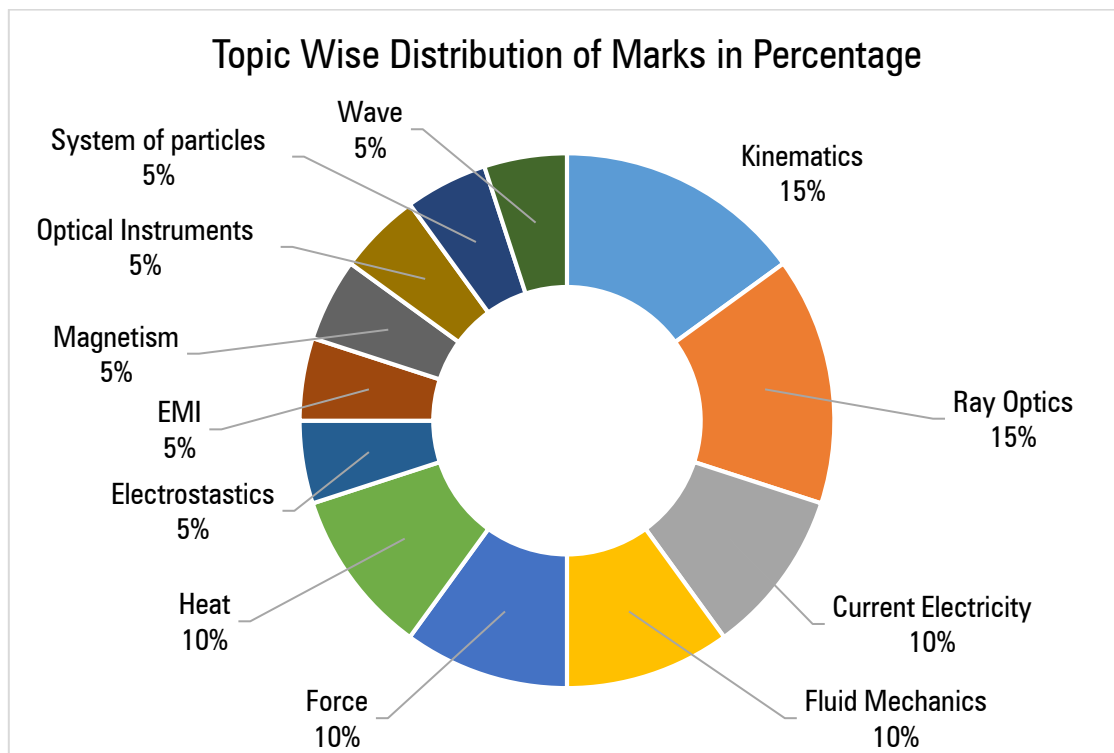

PHYSICS ANALYSIS

Rao Intelligence Search Examination (RISE) – 2017 **3rd Dec 2017**

To register, log onto <http://www.raoiit.com/rise>

Or, Call (Between 10:00AM to 06:00PM) 7045911429 | 7045911430 | 7506503876 | 8879144746

More than 50 classroom study centers across India: **Kota | Delhi-NCR | Mumbai | Pune | Nagpur | Thane | Navi Mumbai | Vapi | Silvassa**
Call (10 AM to 6 PM): 8824611115 | 7506503876 | 8879144746 | 7045911429/30 | E: studentcare@raoiit.com | Website: www.raoiit.com

[f /RaoEdusolutions](#) | [YouTube /RaoIITAcademy](#) | [t @raoiitacademy](#) | [i /raoiit_academy](#)