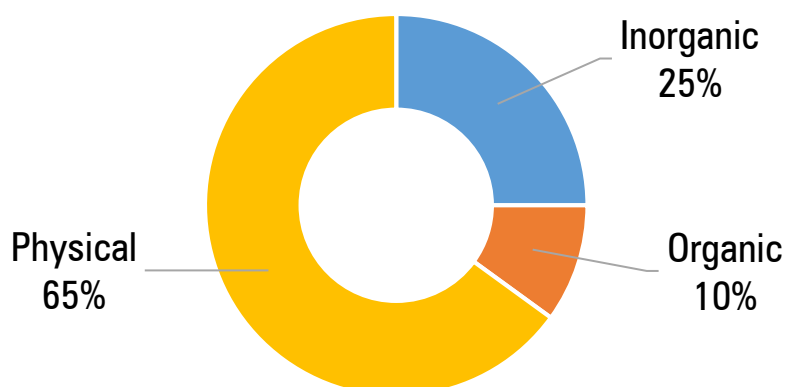

CHEMISTRY ANALYSIS

Distribution of Marks in Percentage