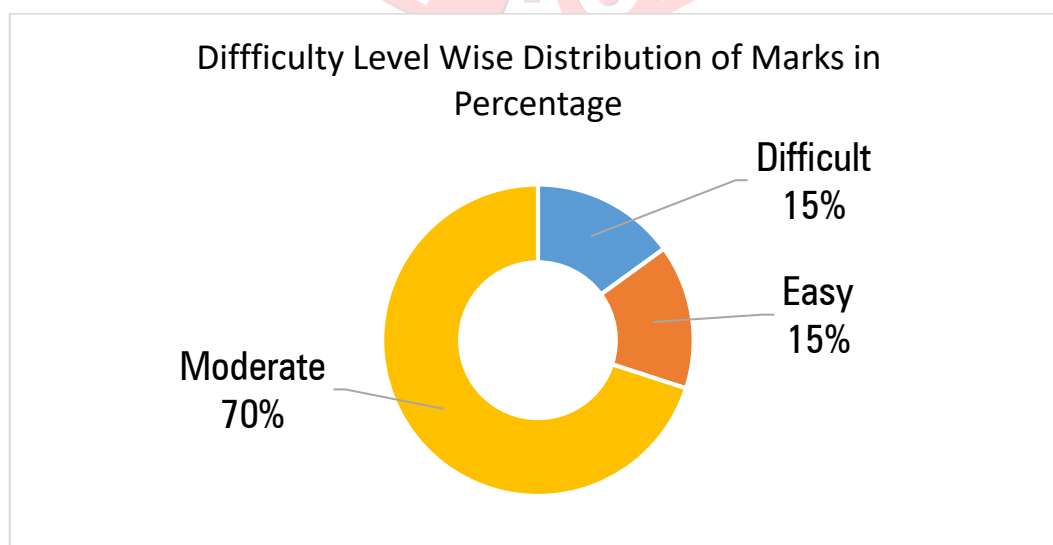

CHEMISTRY ANALYSIS

Paper Code: JS532			
Sr. No.	Chemistry Topics	Difficulty Level (Easy/Moderate/Difficult)	Organic /Inorganic /Physical
21	Mole Concept	Moderate	Physical
22	Mole Concept	Easy	Physical
23	General Organic Chemistry	Moderate	Organic
24	Ionic Equilibrium	Easy	Physical
25	Solution	Moderate	Physical
26	Gaseous State	Moderate	Physical
27	P-block	Moderate	Inorganic
28	Mole Concept	Difficult	Physical
29	Mole Concept	Difficult	Physical
30	Mole Concept	Moderate	Physical
31	Mole Concept	Moderate	Physical
32	P-block	Easy	Inorganic
33	General Organic Chemistry	Moderate	Organic
34	Metallurgy	Moderate	Inorganic
35	Electrochemistry	Moderate	Physical
36	Electrochemistry	Moderate	Physical
37	Solution	Moderate	Physical
38	S-block	Difficult	Inorganic
39	Mole Concept	Moderate	Physical
40	P-block	Moderate	Inorganic

Rao Intelligence Search Examination (RISE) – 2017 **3rd Dec 2017**

To register, log onto <http://www.raoiit.com/rise>

Or, Call (Between 10:00AM to 06:00PM) 7045911429 | 7045911430 | 7506503876 | 8879144746

More than 50 classroom study centers across India: **Kota | Delhi-NCR | Mumbai | Pune | Nagpur | Thane | Navi Mumbai | Vapi | Silvassa**
Call (10 AM to 6 PM): 8824611115 | 7506503876 | 8879144746 | 7045911429/30 | E: studentcare@raoiit.com | Website: www.raoiit.com

/RaoEdusolutions |
 /RaolITAcademy |
 @raoiitacademy |
 /raoiit_academy